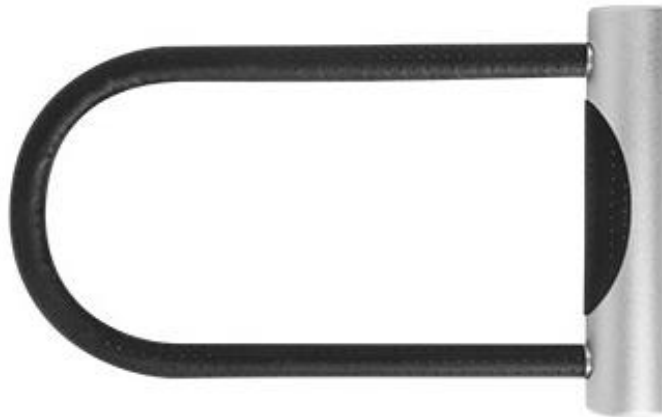

Monitoring & Control Accessories: Locks

LCK-1041 – Nokē U-Lock

Description:

- The new Nokē U-Lock, expected to start shipping in October 2016.
- Designed with style in mind.
- With smooth surfaces and soft edges, it feels great in your hand and looks better on your bike.
- It's simple yet deliberate, minimal yet striking. It's a rare combination of brains and beauty.

Application:

- Will also stand up to threatening intruders.
- When a potential thief shakes your Nokē for more than three seconds or enters an incorrect quick-click code more than four times, a shrieking alarm will sound, sending the intruder running and drawing the attention of anyone within about 50 meters. Yes—it's that loud.
- Just like the alarm on your car, you can choose to arm the Nokē when you want it or disarm the alarm if break-ins are less of a concern to you.
- A custom designed bike mount is included with the U-Lock.

Specifications:

Size	11.5"x6.85"x1.2" / 55mm x 84mm x 30.5mm 3lb / 1.36kg
Bluetooth	4.0
Battery	Specially formulated AA, rechargeable
Battery Life	5 years standard, 6 months with alarm enabled
Alarm	120dB
Shackle	15mm diameter
Device Compatibility	iOS: iPhone 4s or newer Android: Devices w/ BT 4.0 or higher running Android 4.3 or higher Windows Phone: Devices with BT 4.0 and Windows 10 or higher
Weather Rating	IP66
Operating Temp	-10°F to 150°F/-23°C to 65°C
Security	PKI technology & cryptographic key exchange protocol